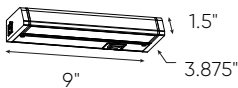

Model	Size	Watts	Delivered lumens	LED lumens	CRI	Color °T	Voltage
HLF09-3K	9"	3 W	200 lm	250 lm	90	3000 K	120 V
HLF12-3K	12"	4 W	380 lm	450 lm	90	3000 K	120 V
HLF18-3K	18"	8 W	675 lm	750 lm	90	3000 K	120 V
HLF24-3K	24"	12 W	900 lm	1000 lm	90	3000 K	120 V
HLF30-3K	30"	16 W	1100 lm	1200 lm	90	3000 K	120 V

Specifications

120 V direct connection or plug-in
Dimmable with regular low-voltage electronic dimmers
Over 50,000 hours of service life
Interconnectable
Very low profile
Robust construction

Note

Other Color °T and Finishes available, but may require MOQ's and longer lead times. Please contact your DALs representative for more information.

Finish

○ **WH** White

Accessories

9000-ACCE24
24" extension cord
9000-ACCE72
72" extension cord

Order example

HLF18-3K-WH
18" undercabinet fixed hardwire linear with 675 lumens at 3000K in a white finish

HLF09