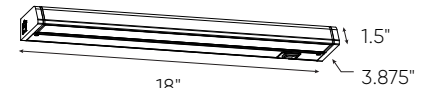

Model	Size	Watts	Delivered lumens	LED lumens	CRI	Color °T	Voltage
HLF09-3K	9"	3 W	200 lm	250 lm	90	3000 K	120 V
HLF12-3K	12"	4 W	380 lm	450 lm	90	3000 K	120 V
HLF18-3K	18"	8 W	675 lm	750 lm	90	3000 K	120 V
HLF24-3K	24"	12 W	900 lm	1000 lm	90	3000 K	120 V
HLF30-3K	30"	16 W	1100 lm	1200 lm	90	3000 K	120 V

Specifications

120 V direct connection or plug-in
Dimmable with regular low-voltage electronic dimmers
Over 50,000 hours of service life
Interconnectable
Very low profile
Robust construction

Note

Other Color °T and Finishes available, but may require MOQ's and longer lead times. Please contact your DALs representative for more information.

Finish

○ **WH** White

Accessories

9000-ACCE24
24" extension cord
9000-ACCE72
72" extension cord

Order example

HLF18-3K-WH
18" undercabinet fixed hardwire linear with 675 lumens at 3000K in a white finish

HLF18