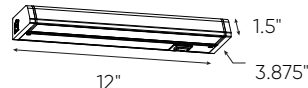

Model	Size	Watts	Delivered lumens	LED lumens	CRI	Color °T	Voltage
HLF09-3K	9"	3 W	200 lm	250 lm	90	3000 K	120 V
HLF12-3K	12"	4 W	380 lm	450 lm	90	3000 K	120 V
HLF18-3K	18"	8 W	675 lm	750 lm	90	3000 K	120 V
HLF24-3K	24"	12 W	900 lm	1000 lm	90	3000 K	120 V
HLF30-3K	30"	16 W	1100 lm	1200 lm	90	3000 K	120 V

Specifications

120 V direct connection or plug-in
Dimmable with regular low-voltage electronic dimmers
Over 50,000 hours of service life
Interconnectable
Very low profile
Robust construction

Note

Other Color °T and Finishes available, but may require MOQ's and longer lead times. Please contact your DALs representative for more information.

Finish

○ **WH** White

Accessories

9000-ACCE24
24" extension cord
9000-ACCE72
72" extension cord

Order example

HLF18-3K-WH
18" undercabinet fixed hardwire linear with 675 lumens at 3000K in a white finish

HLF12