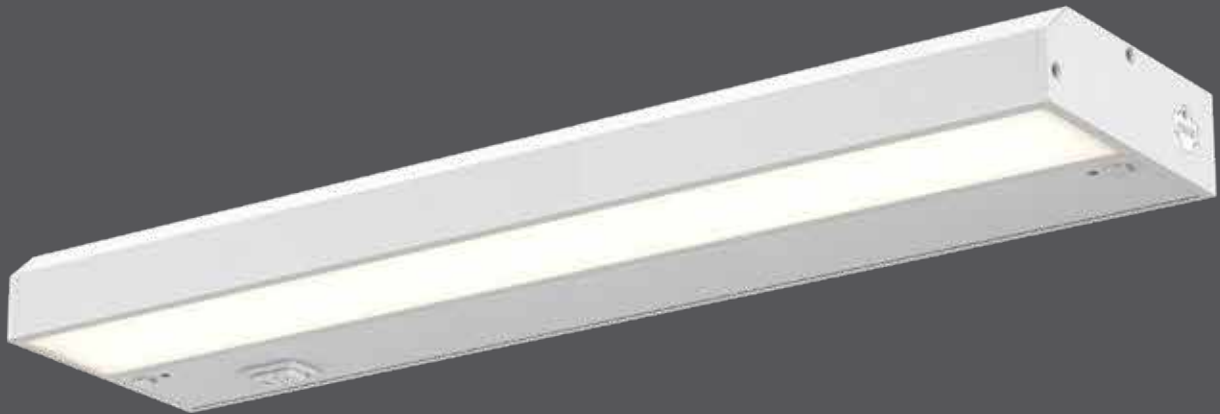

ProLED linear

Everyone loves simplicity. That is exactly what you get when ordering this linear design. All accessories are included, and the ease of installation make it the right choice for your project.

| Model | Size | Watts | Delivered lumens | LED lumens | CRI | Color °T | Voltage |
|-----------------|------|-------|------------------|------------|-----|----------|---------|
| HLF09-3K | 9" | 3 W | 200 lm | 250 lm | 90 | 3000 K | 120 V |
| HLF12-3K | 12" | 4 W | 380 lm | 450 lm | 90 | 3000 K | 120 V |
| HLF18-3K | 18" | 8 W | 675 lm | 750 lm | 90 | 3000 K | 120 V |
| HLF24-3K | 24" | 12 W | 900 lm | 1000 lm | 90 | 3000 K | 120 V |
| HLF30-3K | 30" | 16 W | 1100 lm | 1200 lm | 90 | 3000 K | 120 V |

Specifications

120 V direct connection or plug-in
 Dimmable with regular low-voltage electronic dimmers
 Over 50,000 hours of service life
 Interconnectable
 Very low profile
 Robust construction

Note

Other Color °T and Finishes available, but may require MOQ's and longer lead times. Please contact your DALs representative for more information.

Finish

○ **WH** White

Accessories

9000-ACCE24
 24" extension cord
9000-ACCE72
 72" extension cord

Order example

HLF18-3K-WH
 18" undercabinet fixed hardwire linear with 675 lumens at 3000K in a white finish