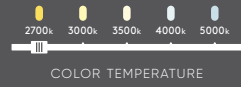

Vanity light

These modern LED vanity lights can be installed in 2 directions; horizontal or vertical based on your desired lighting layout. Let your imagination go.

ADA
COMPLIANT

Model	Size	Watts	Delivered lumens	LED lumens	CRI	Color °T	Voltage
LEDVAN003-CC-24	24"	22 W	1300 lm	1600 lm	90	2700, 3000, 3500, 4000, 5000 K	120 V
LEDVAN003-CC-32	32"	35 W	1900 lm	4000 lm	90	2700, 3000, 3500, 4000, 5000 K	120 V

Specifications

Over 50,000 hours of service life
 Warm white light output
 ADA compliant
 Superior color consistency
 Integrated dimmable driver
 Switch-selectable CCT: 2700 K/
 3000 K/3500 K/4000 K/5000 K in canopy
 Suitable for damp locations
 Refer to website for dimmer compatibility
 5-year warranty

Finish

- **BK** Black
- **CH** Chrome
- **SN** Satin Nickel

Note

Other Color °T and Finishes available, but may require MOQ's and longer lead times. Please contact your DALs representative for more information.