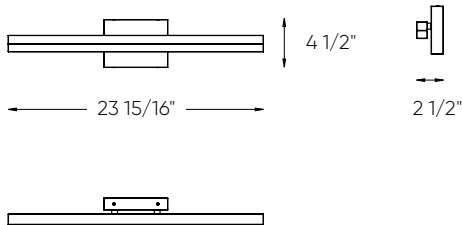

Model	Size	Watts	Delivered lumens	LED lumens	CRI	Color °T	Voltage
LEDVAN003-CC-24	24"	22 W	1300 lm	1600 lm	90	2700, 3000, 3500, 4000, 5000 K	120 V
LEDVAN003-CC-32	32"	35 W	1900 lm	4000 lm	90	2700, 3000, 3500, 4000, 5000 K	120 V

Specifications

Over 50,000 hours of service life
Warm white light output
ADA compliant
Superior color consistency
Integrated dimmable driver
Switch-selectable CCT: 2700 K/
3000 K/3500 K/4000 K/5000 K in canopy
Suitable for damp locations
Refer to website for dimmer compatibility
5-year warranty

Finish

- **BK** Black
- **CH** Chrome
- **SN** Satin Nickel

Note

Other Color °T and Finishes available, but may require MOQ's and longer lead times. Please contact your DALs representative for more information.

Order example

LEDVAN003-CC-32CH
LEDVAN003-CC-32 32"
vanity light in a chrome finish

LEDVAN003-CC-24"