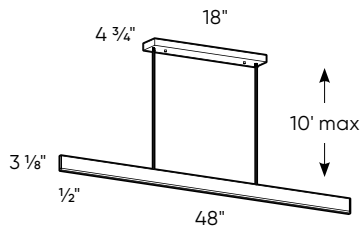

Model	Size	Watts	Delivered lumens	LED lumens	CRI	Color °T	Voltage
SPD48-3K	48"	32 W	1810 lm	2800 lm	90	3000 K	120 V - 277 V
SPD72-3K	72"	55 W	2800 lm	4500 lm	90	3000 K	120 V - 277 V

Specifications

Over 50,000 hours of service life
Adjustable cable length up to 10 feet
Warm white light output
Frosted lens
Aluminum die-cast housing which serves as a highly efficient heat sink
Low power consumption
Superior color consistency
Integrated dimmable driver
Compatible with TRIAC, ELV and 0-10 V dimmers
Suitable for dry locations
Refer to website for dimmer compatibility
5-year warranty

Finish

- **BK** Black
- **WH** White

Note

Other Color °T and Finishes available, but may require MOQ's and longer lead times. Please contact your DALs representative for more information.

Order example

SPD72-3K-WH

Dimmable SPD72-3K 72" slim pendant in a white finish

SPD48-3K