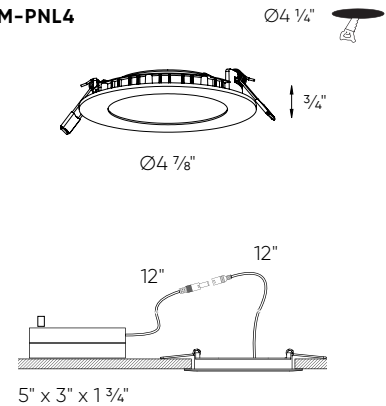

Model	Size	Watts	Delivered lumens	CRI	Color °T	Voltage
SM-PNL4WH	4"	10 W	600 lm	80+	RGB + 2700 K - 6500 K	120 V
SM-PNL6WH	6"	15 W	1000 lm	80+	RGB + 2700 K - 6500 K	120 V

Specifications

Over 50,000 hours of service life
 Full color spectrum
 2700K - 6500K in pure whites
 Dimmable through the Dals Connect app only
 Minimal heat emission
 Aluminum construction
 Regressed light source
 Suitable for dry locations
 Refer to website for dimmer compatibility
 5-year warranty

Finish

WH White

Order example

SM-PNL4
 4" RGB+CCT smart fixture with embedded WiFi-enabled controller which you can control with your smartphone

Download the Dals Connect app

WiFi - no hub needed
 Create groups
 Set schedules
 Remote access
 Compatible with Google Assistant and Amazon Alexa

SM-PNL4 Ø4 1/4"

SM-PNL6 Ø6 1/4"