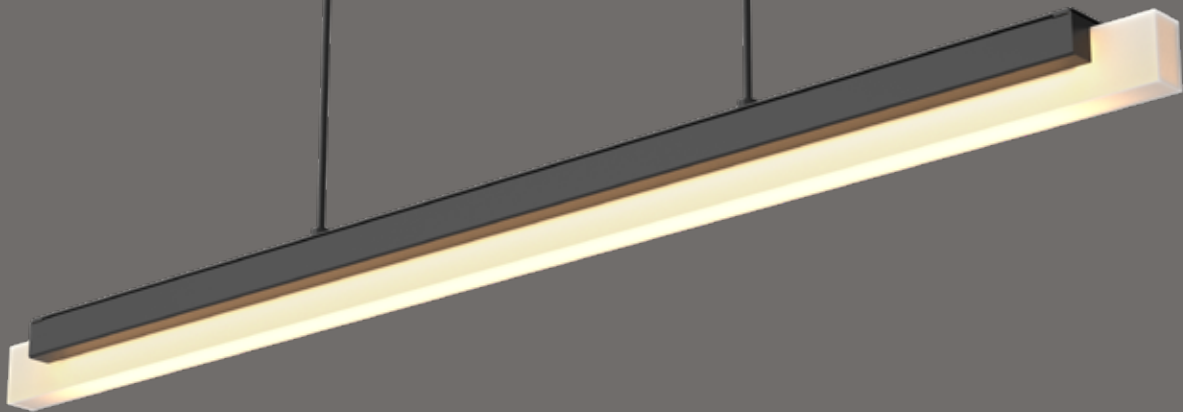

Smart linear pendant

New to the smart world? Here is our new smart linear pendant. This decorative pendant will definitely add to your family & friends gatherings or to your boardroom meetings. Controlled with the DALI Connect™ app and compatible with Google Home and Amazon Alexa this is the only missing piece to a fun and unique space.

NEW

Model	Size	Watts	Delivered lumens	LED lumens	CRI	Color °T	Voltage
SM-LPD39	39.5"	30 W	1665 lm	1830 lm	80+	RGB + 2700 K - 6500 K	120 V

Specifications

Made of extruded aluminum
Over 50,000 hours of service life
Adjustable height up to 10 feet
Full color spectrum
2700K - 6500K in pure whites
Dimmable through the Dals Connect app only
For indoor use only
Canopy mount on 4" octagonal junction box
3-year warranty

Finish

● **BK** Black

Order example

SM-LPD39

Smart linear pendant in a black finish

Download the Dals Connect app

WiFi - no hub needed
Create groups
Set schedules
Remote access
Compatible with Google Assistant and Amazon Alexa