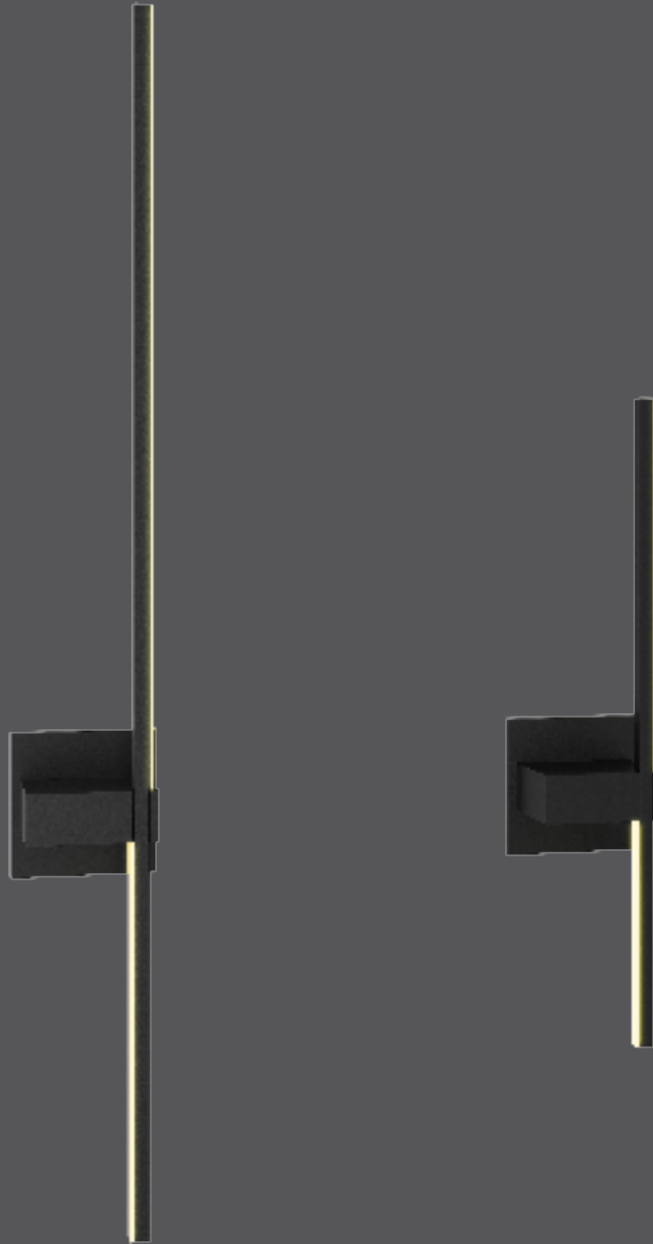

## Slim wall mount

This unique design will provide a beautiful light pattern on your walls. From hallway to bedrooms, this sconce will blend perfectly with your decor.

Model	Size	Watts	Delivered lumens	CRI	Color °T	Voltage
<b>STK21</b>	21"	7 W	400 lm	90	3000 K	120 V
<b>STK37</b>	37"	13 W	840 lm	90	3000 K	120 V

**Finish**

- **BK** Black
- **WH** White

**Order example**

**STK21-3K-WH**  
Dimmable STK21-3K 21" slim wall mount in a white finish

**Note**

Other Color °T and Finishes available, but may require MOQ's and longer lead times. Please contact your DALs representative for more information.