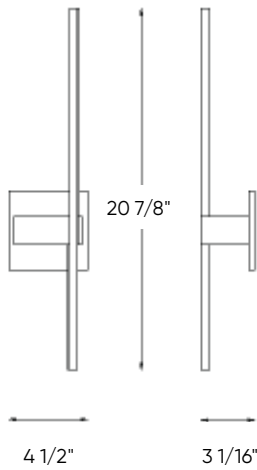

Model	Size	Watts	Delivered lumens	CRI	Color °T	Voltage
STK21	21"	7 W	400 lm	90	3000 K	120 V
STK37	37"	13 W	840 lm	90	3000 K	120 V

Specifications

- Over 50,000 hours of service life
- Warm white light output
- Low power consumption
- Superior color consistency
- Integrated dimmable driver
- ADA compliant
- Compatible with TRIAC and ELV dimmers
- Suitable for wet locations
- Refer to website for dimmer compatibility
- 5-year warranty

Finish

- **BK** Black
- **WH** White

Order example

STK21-3K-WH
Dimmable STK21-3K 21" slim wall mount in a white finish

Note

Other Color °T and Finishes available, but may require MOQ's and longer lead times. Please contact your DALs representative for more information.

STK21